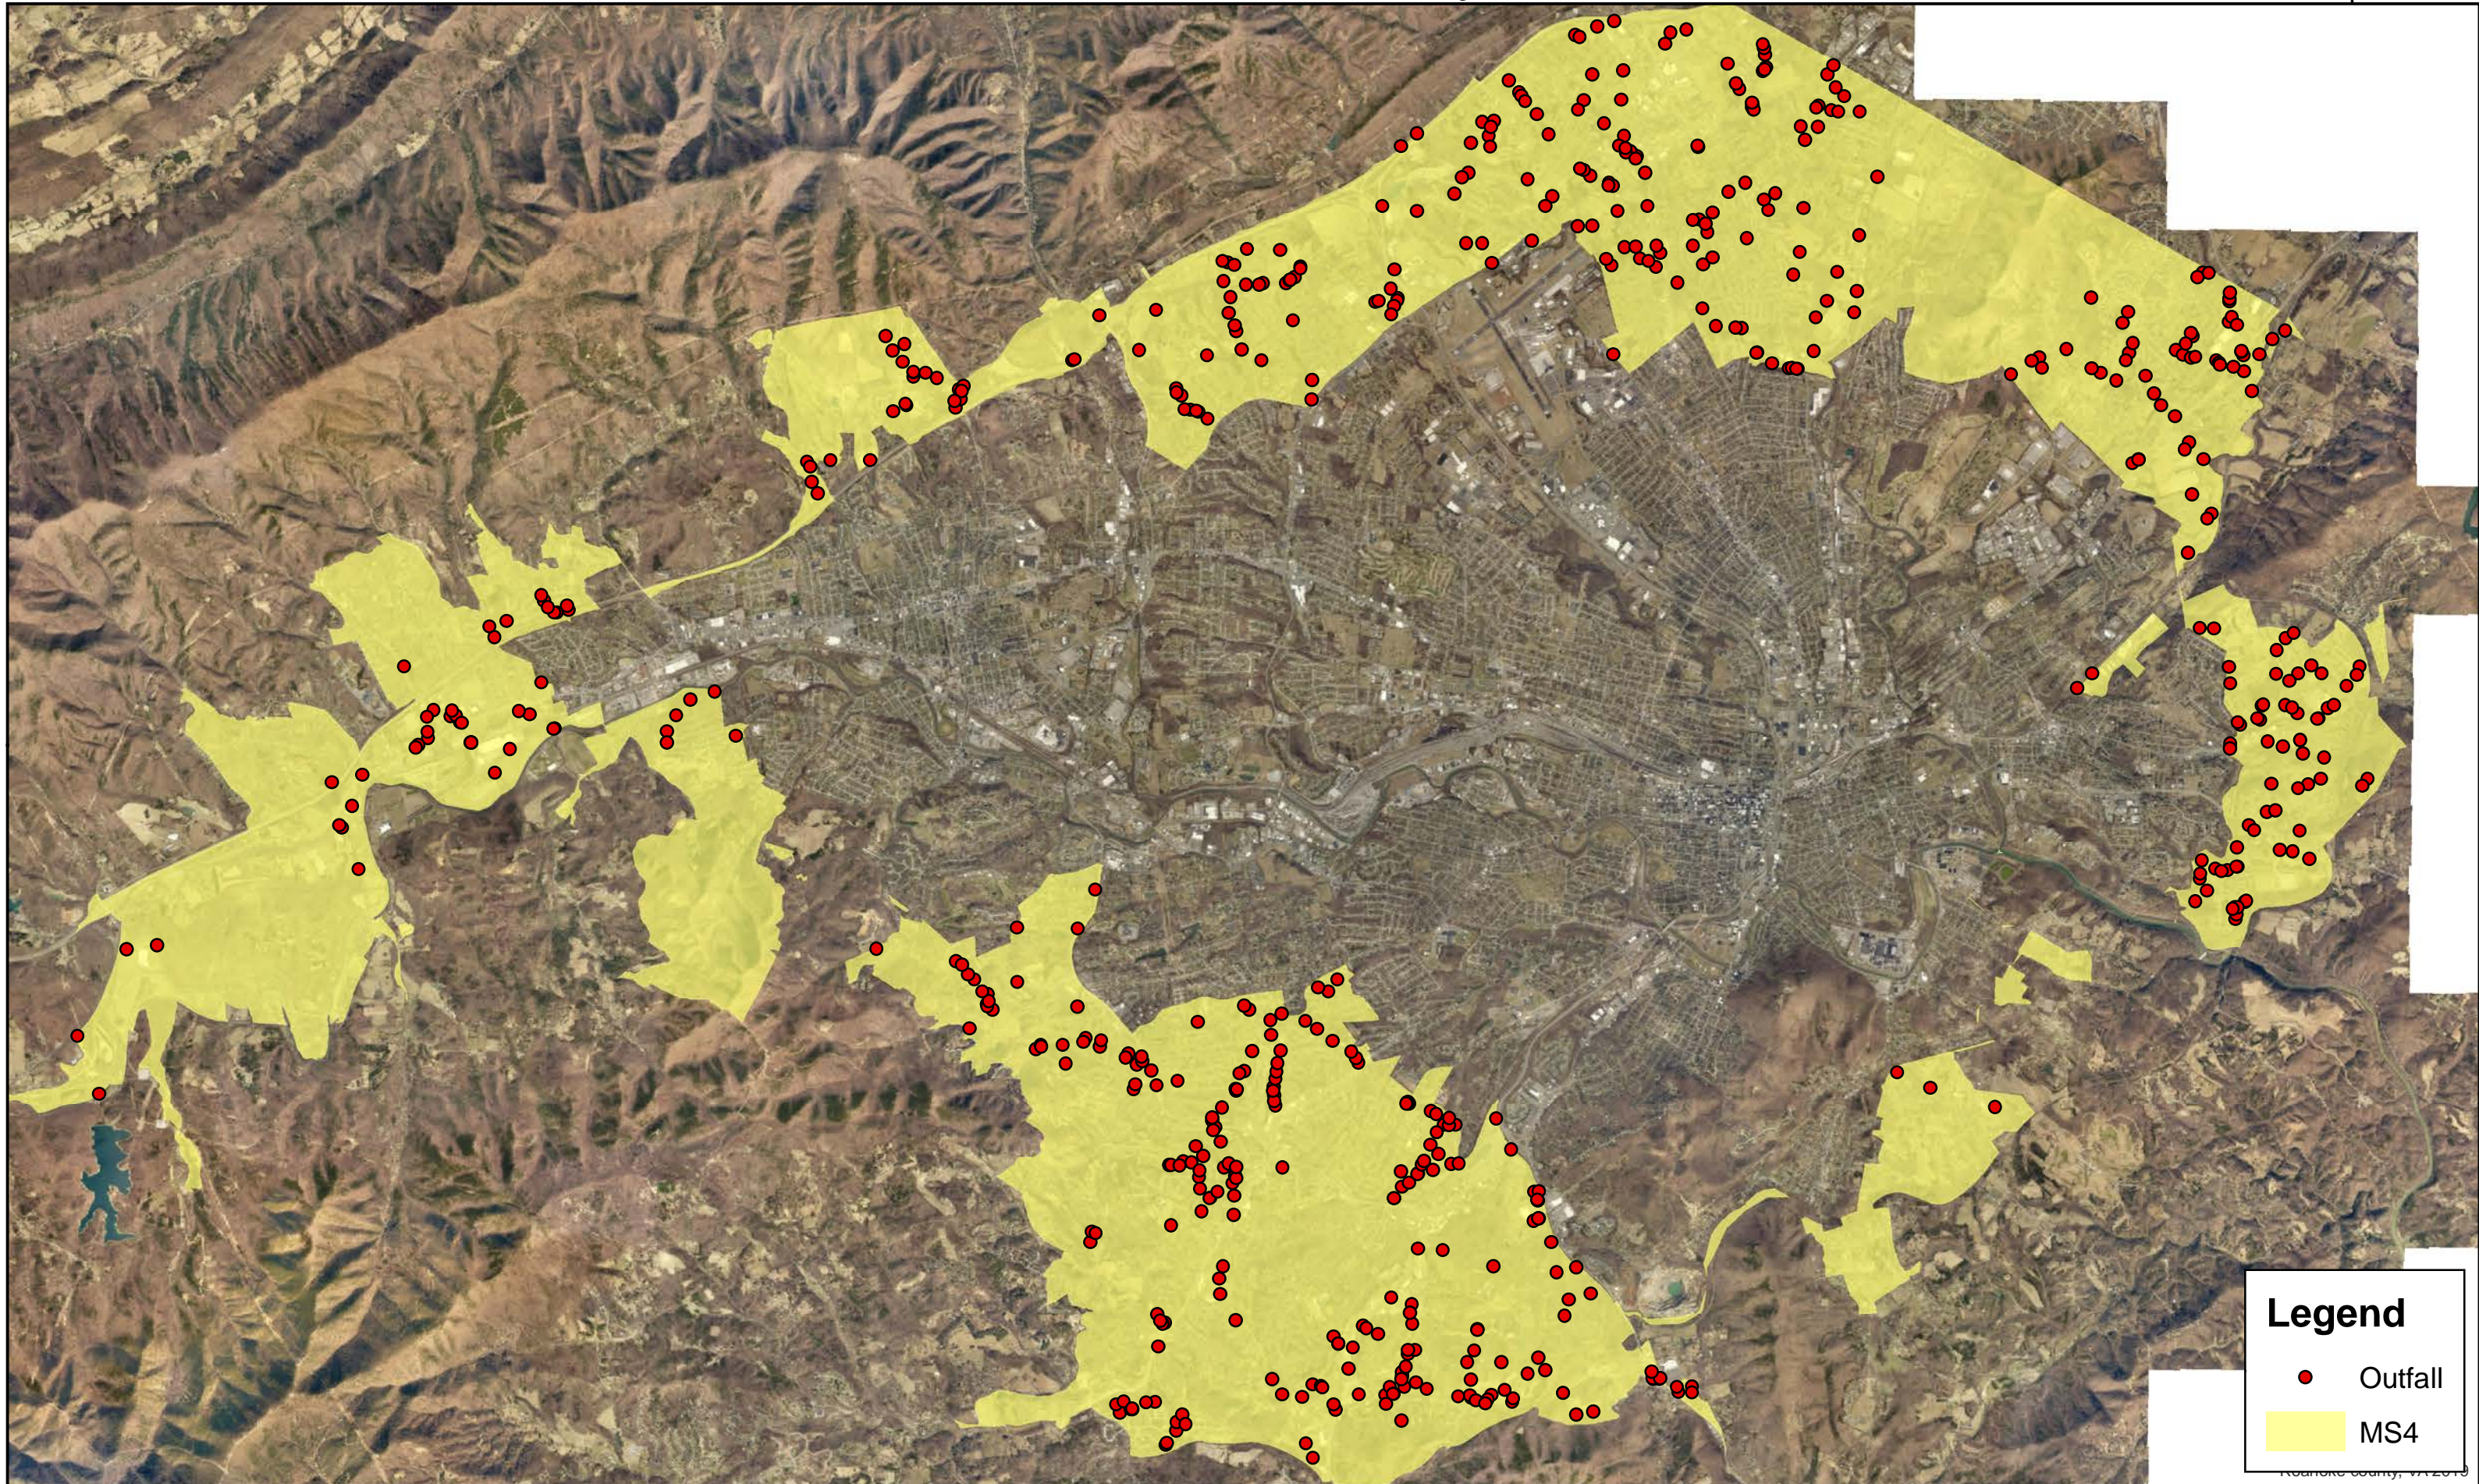

# Outfalls In Roanoke County's MS4 Area

Sep 2020

**Legend**

- Outfall
- MS4